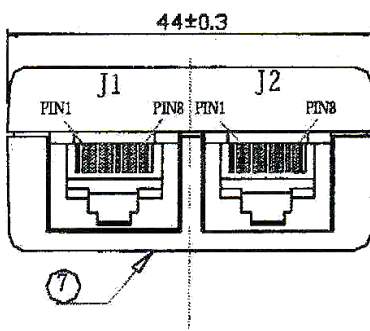

Cable Economiser

Voice / Voice

pro-SIGNAL

Specifications:

Connector Type A	: Voice
Connector Type B	: Voice
Cable Assembly Type	: Network Cables
Cable Length - Imperial	: 5.91"
Cable Length - Metric	: 150mm
Jacket Colour	: Grey
Conductor Size	: 24AWG

Dimensions : Millimetres