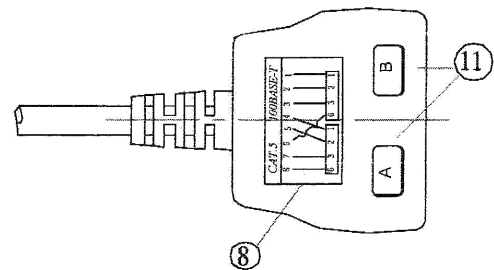

Cable Economiser

Voice / Voice

pro-SIGNAL

Specifications:

Connector Type A	: Voice
Connector Type B	: Voice
Cable Assembly Type	: Network Cables
Cable Length - Imperial	: 5.91"
Cable Length - Metric	: 150mm
Jacket Colour	: Grey
Conductor Size	: 24AWG

Dimensions : Millimetres