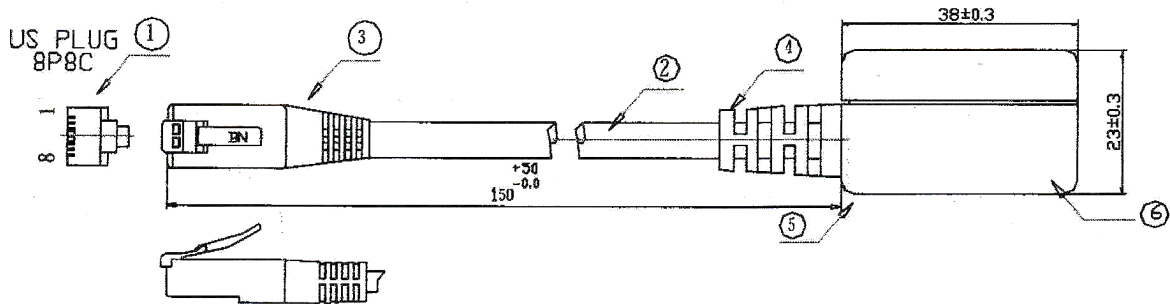

Cable Economiser

Voice / Voice

pro-SIGNAL

Specifications:

Connector Type A	: Voice
Connector Type B	: Voice
Cable Assembly Type	: Network Cables
Cable Length - Imperial	: 5.91"
Cable Length - Metric	: 150mm
Jacket Colour	: Grey
Conductor Size	: 24AWG

Dimensions : Millimetres